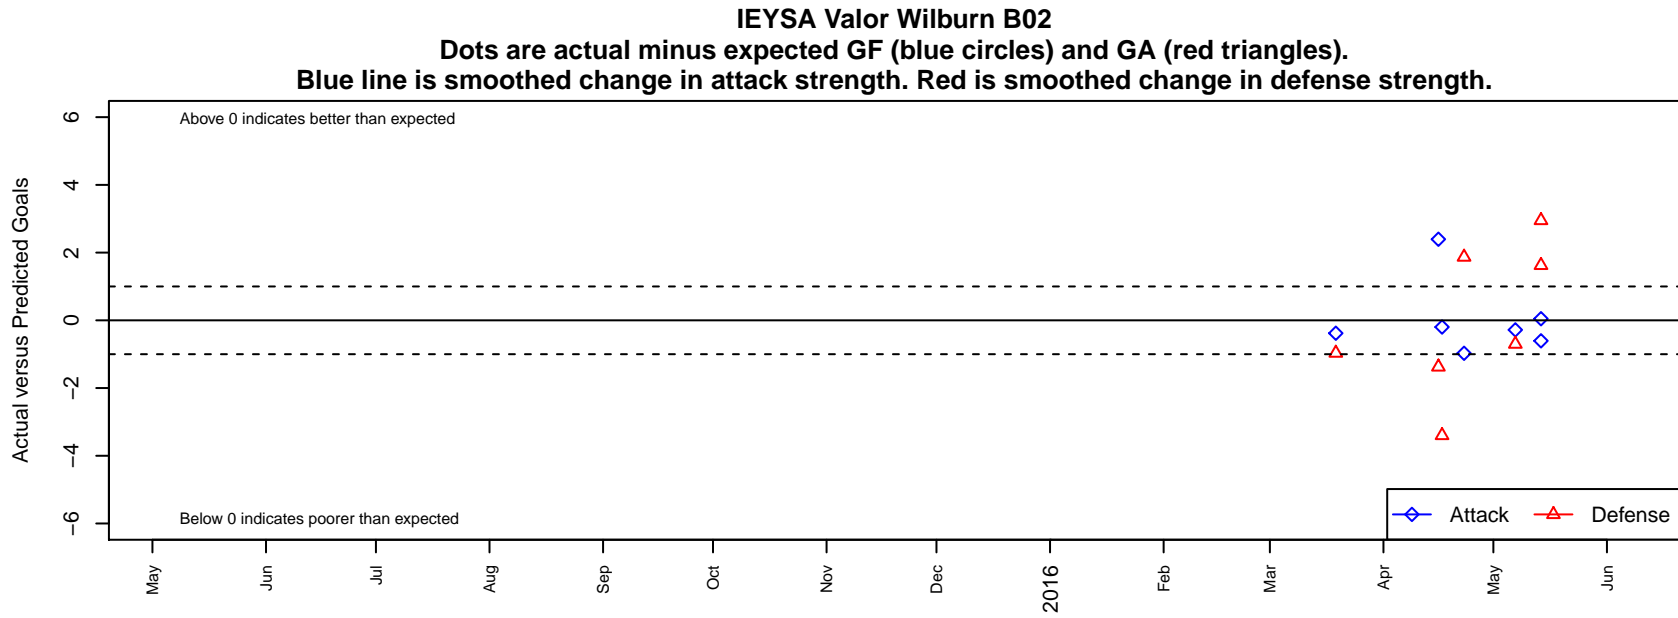

IEYSA Valor Wilburn B02

Inland Empire YSA
Spokane, WA
B02 total strength=272
attack=0.22 defense=0.12
spr league = Spr PSPL-Inland Div 2 U13

alt names used:
IEYSA Valor B02 Wilburn

Venues played:
2015 Spr PSPL-Inland Div 2 U13